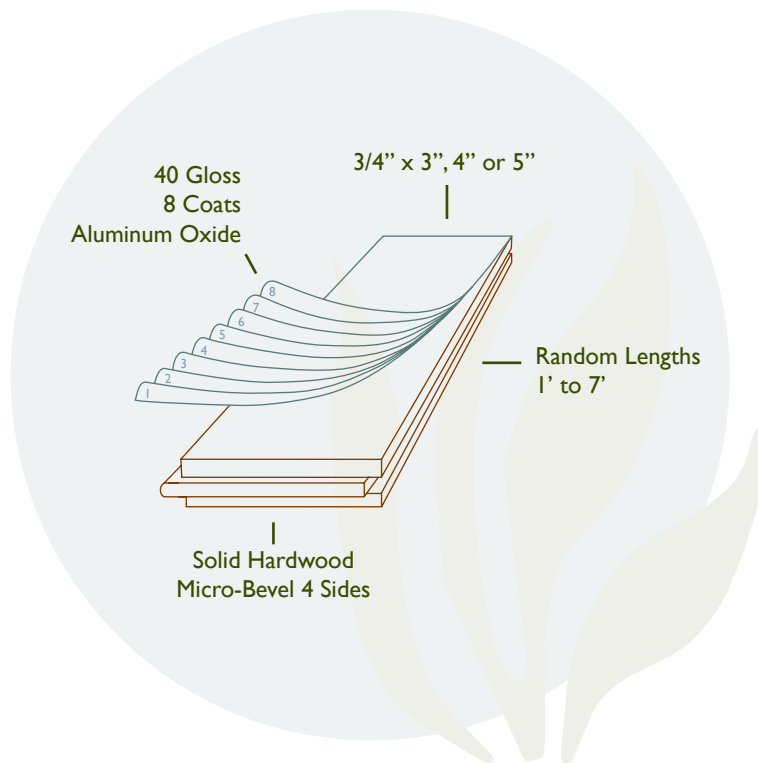

Environmental

The Amazon forest is the most heterogeneous tropical forest in the world. Selective harvesting, not clear cutting, is the only economically viable approach. Clear-cutting occurs when land is cleared for farming and ranching.

Forest management plans based on selective and sustainable logging practices give land-owners and local people a way to get value from their land; it is the best way to add value to the standing forest resource.

The Amazonian wood industry plays a key role in helping to preserve the Amazon forests by providing value and jobs without chopping the forest down.